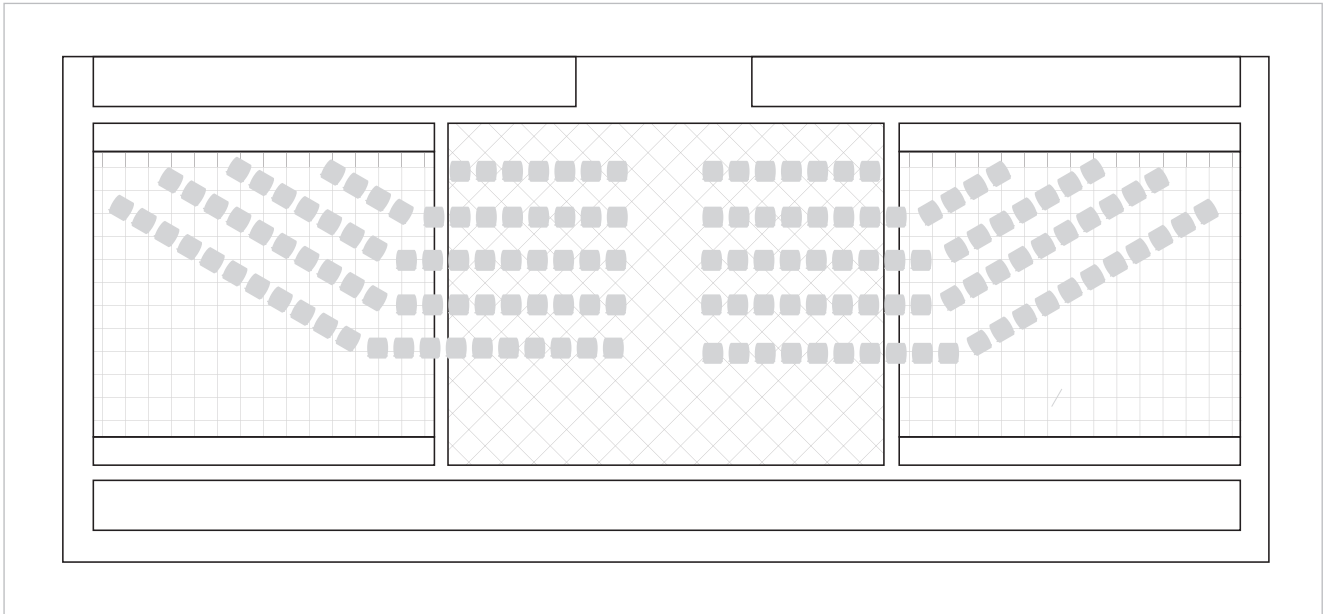

CANNON GREEN

A GATHERING COMMON

SAMPLE COURTYARD CEREMONY LAYOUT

~ 150 Guests

SAMPLE COURTYARD RECEPTION LAYOUT

~ 225 Guests