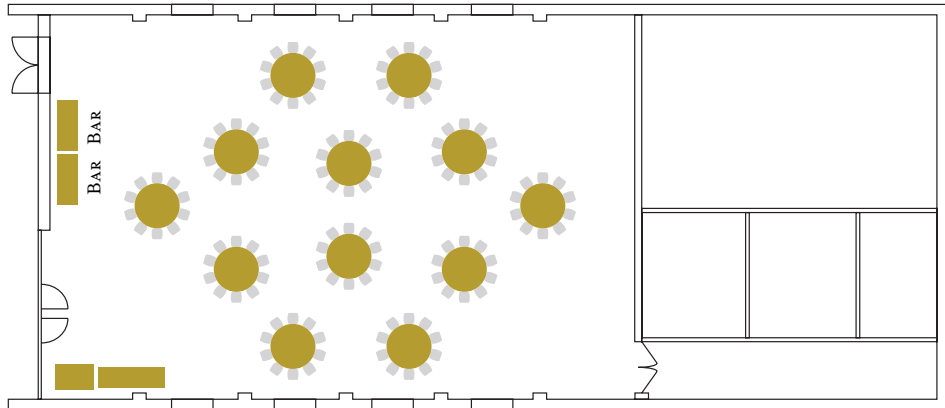

CANNON GREEN

A GATHERING COMMON

SAMPLE TROLLEY ROOM RECEPTION LAYOUTS ~ SEATED

TROLLEY ROOM RECEPTION

~ 120 Guests

TROLLEY ROOM RECEPTION

~ 50 Guests

CANNON GREEN

A GATHERING COMMON

SAMPLE TROLLEY ROOM RECEPTION LAYOUTS ~ SEATED

TROLLEY ROOM RECEPTION

~ 70 Guests

TROLLEY ROOM RECEPTION

~ 130 Guests

CANNON GREEN

A GATHERING COMMON

SAMPLE TROLLEY ROOM RECEPTION LAYOUTS ~ STATIONED