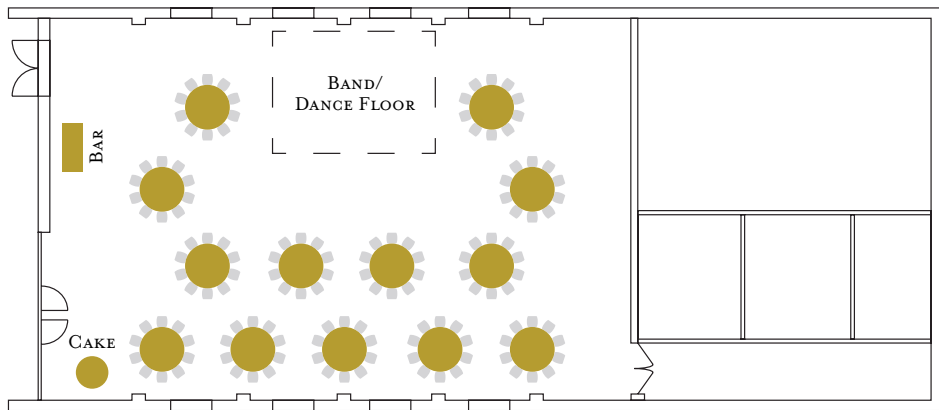

CANNON GREEN

A GATHERING COMMON

SAMPLE TROLLEY ROOM RECEPTION LAYOUTS ~ SEATED

TROLLEY ROOM RECEPTION

~ 120 Guests

TROLLEY ROOM RECEPTION

~ 50 Guests

CANNON GREEN

A GATHERING COMMON

SAMPLE TROLLEY ROOM RECEPTION LAYOUTS ~ SEATED

TROLLEY ROOM RECEPTION

~ 70 Guests

TROLLEY ROOM RECEPTION

~ 130 Guests

CANNON GREEN

A GATHERING COMMON

SAMPLE TROLLEY ROOM RECEPTION LAYOUTS ~ STATIONED