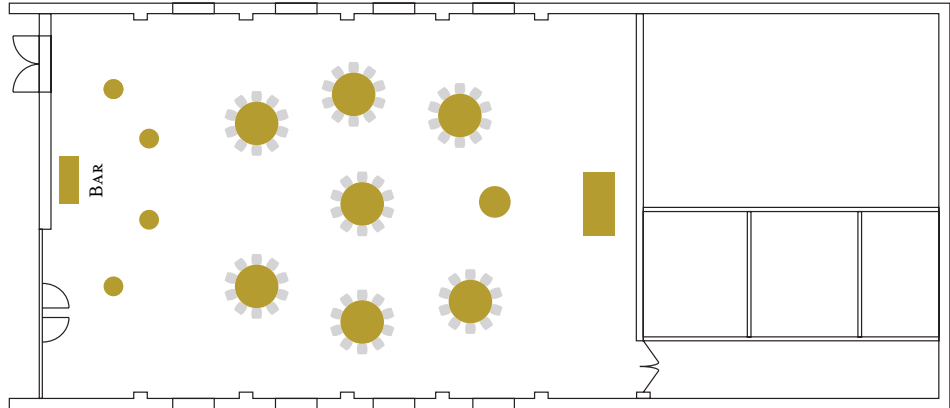

CANNON GREEN

A GATHERING COMMON

SAMPLE TROLLEY ROOM RECEPTION LAYOUTS ~ SEATED

TROLLEY ROOM RECEPTION

~ 120 Guests

TROLLEY ROOM RECEPTION

~ 50 Guests

CANNON GREEN

A GATHERING COMMON

SAMPLE TROLLEY ROOM RECEPTION LAYOUTS ~ SEATED

TROLLEY ROOM RECEPTION

~ 70 Guests

TROLLEY ROOM RECEPTION

~ 130 Guests

CANNON GREEN

A GATHERING COMMON

SAMPLE TROLLEY ROOM RECEPTION LAYOUTS ~ STATIONED