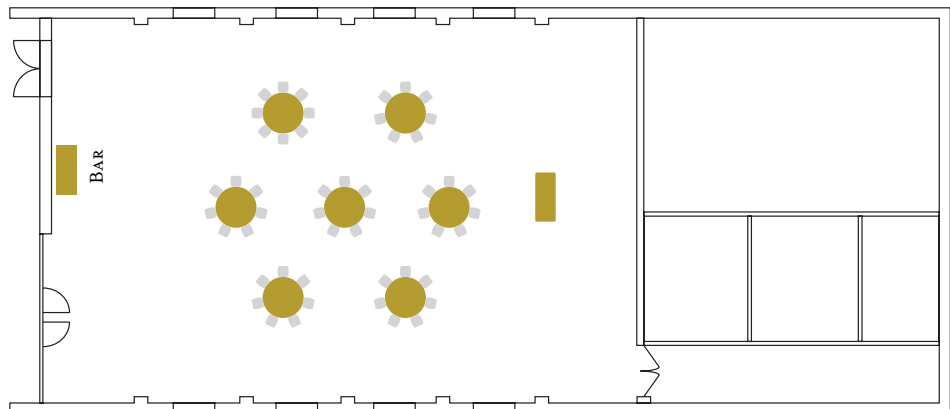

CANNON GREEN

A GATHERING COMMON

SAMPLE TROLLEY ROOM RECEPTION LAYOUTS ~ SEATED

TROLLEY ROOM RECEPTION

~ 120 Guests

TROLLEY ROOM RECEPTION

~ 50 Guests

CANNON GREEN

A GATHERING COMMON

SAMPLE TROLLEY ROOM RECEPTION LAYOUTS ~ SEATED

TROLLEY ROOM RECEPTION

~ 70 Guests

TROLLEY ROOM RECEPTION

~ 130 Guests

CANNON GREEN

A GATHERING COMMON

SAMPLE TROLLEY ROOM RECEPTION LAYOUTS ~ STATIONED